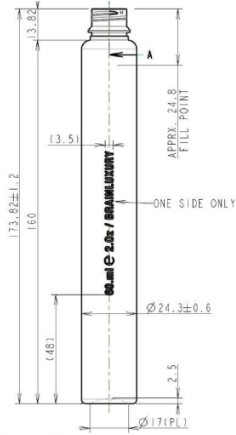

## 60ml Tube

### General info

Item no. (SKU):	<b>LS112031311601</b>
Family / Range:	<b>Tube</b>
Capacity:	<b>60ml</b>
Neck:	<b>18 ROPP</b>
Shape:	<b>Round</b>
Material:	<b>PET</b>
Weight:	<b>14</b>
Colour:	<b>All colours available</b>
Suggested label size:	
Country of origin:	<b>Lithuania</b>

#### Packed in boxes

Box dimensions (mm):	<b>594 x 394 x 448</b>
Quantity per box (pcs):	<b>810</b>
Boxes per pallet (pcs):	<b>20</b>
Quantity per pallet (pcs):	<b>16200</b>
Net weight (kg):	<b>227</b>
Gross weight (kg):	<b>254</b>
Pallet height (mm):	<b>2400</b>

#### Packed in PE bags on trays

Tray dimensions (mm):	
Quantity per tray (pcs):	
Quantity per PE bag (pcs):	
PE bags per tray (pcs):	
Trays per pallet (pcs):	
Quantity per pallet (pcs):	
Net weight (kg):	
Gross weight (kg):	
Pallet height (mm):	